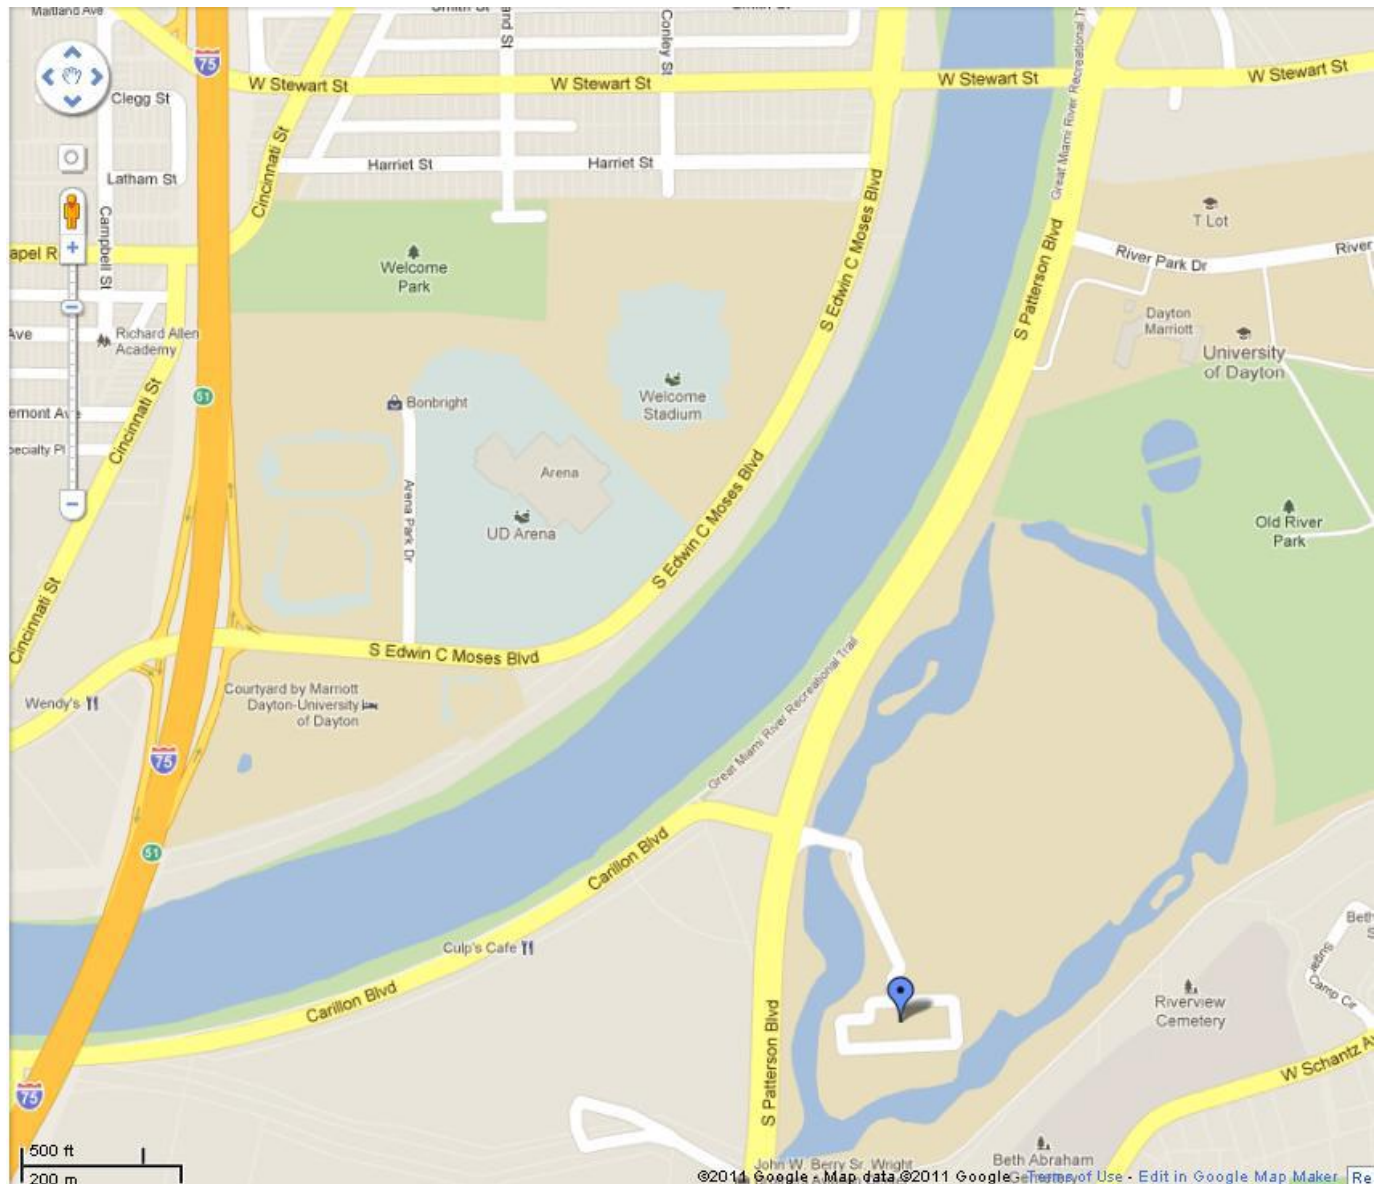

## Directions to University of Dayton – River Campus

1700 S. Patterson Blvd. Dayton, OH 45469  
937-229-1700 (Lobby Receptionist)

### From I-75

1. Take Exit 51-Edwin C. Moses Blvd on I-75
2. Head East on S. Edwin C. Moses Blvd.
3. Turn at first right onto S. Stewart Street (bridge)
4. Turn Right onto S Patterson Blvd
5. At the 2nd light, turn left at Carillon Blvd, at the large University of Dayton sign
6. Parking is available on either the north (left) or the south (right) side of the building. The north entrance is closest to the Catholic Education Summit meeting space.
7. If parking on the south side of the building, follow the sidewalk to the main glass entrance at the front of the building for further directions.